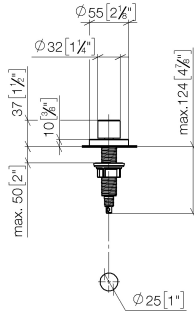

Strainer waste with control handle - Matte Black

ELIO

10 710 970

- control for single basin
- including adapter for Bowden cable

Fits ELIO, ENO, MEM, META SQUARE, SYNC, TARA and TARA ULTRA

Fits: ELIO, MEM, TARA, TARA ULTRA, META SQUARE

10 710 970

mm [inches]

10 710 970

Parts for other finishes can be found here: [Chrome](#)

Spare parts list

No.	Item Number	Name	Quantity used	Delivery time
1	09 20 97 030-33	handle	1	2
2	90 12 12 002 00 90	fixing cap	1	2
3	09 27 87 006-33	rosette	1	2
4	90 14 10 043 00 90	seal	1	2
5	09 14 10 042 90	seal	1	2
6	09 29 06 087-33	spindle	1	-
Spare part can no longer be ordered, please order the replacement item				
7	04 30 01 029 00 90	adaptor	1	2
8	09 24 03 175 90	adaptor	1	2
9	09 11 10 073-07	connection	1	30
10	09 11 10 074-07	connection	1	30
11	09 11 10 079-07	connection	1	30
12	09 30 11 087 90	disc	1	2
13	09 23 30 024-07	nut	1	30